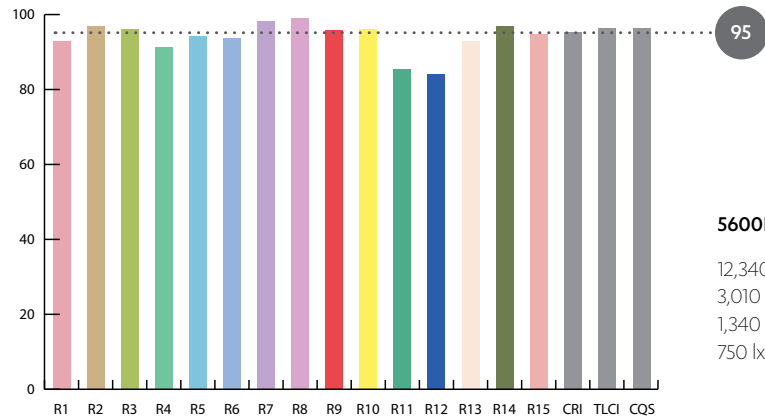

CREAM
SOURCE

MICRO COLOUR

IP65
WATER RESISTANT

MICRO COLOUR

CRI/TLCI / PHOTOMETRICS

80W, rivalling the light output and punch of some 200W HMI Luminaires

Superb colour rendition with typical CRI of 95 from 2700K to 6500K

Full colour temp adjustment from 2,200K to 15,000K with Green/Magenta control

On board V-lock or Anton-Bauer battery adaptor available

Super Smooth Dimming featuring HRD low end dimming module and High speed mode

Create a bigger power source using Multi-Yoke

DMX via Fly lead XLR connection

Water resistant design (IP65)

Material	Aluminium
Light Source	RGBW LED
Colour Range	CCT: 2200 - 15000K, PLUS/MINUS GREEN, HUE/SATURATION, DIRECT RGBW
CRI	Typical 95
TLCI	Typical 95
Beam Angle	20° (Half Peak Angle)
Tilt Angle	170° (Up), 80° (Down)
Rigging	3/8" Threaded Insert. 4x rope rigging/safety points. Kino Flo Twist On Style Mount Plate
Yoke	Removable (Quick Release System)
Filter Rails	2 Filter Rails for Secondary Lenses and Gels
User interface	High Precision Digital Rotary Encoder, 4 Button Keypad, Graphic LCD Display
Control	On-Board Interface, DMX-512 with Optional Adapter Cable, Optional Wired Remote Control
Dimming	0-100% with High Resolution, Super-Smooth Low End Mode
High Speed Capability	Over 5000fps Flicker Free in High Speed Mode
Synchronization	Sync Input for Triggering and Syncing to Camera Shutter
Max Ambient Temperature	40°C
Cooling	Passive - No Fans
Estimated LED Lifespan	50,000hrs (L70)
Input (Fixture)	10-32V DC, Max 8A (80W)
Input (Power Supply)	100-240V AC, 50-60Hz, Max 1.3A
Protection Class	IP65
Weight	3.4kg / 7.5lb (Excluding Yoke) 4.2kg / 9.3lb (Including Yoke)
Dimensions	223 x 207 x 108mm / 8.7" x 8.1" x 4.3" (Excluding Yoke) 300 x 331 x 108mm / 11.8" x 13.0" x 4.3" (Including Yoke)
Warranty	5 years on Fixtures, 12 months on Accessories
Certifications	CE, FCC, C-Tick