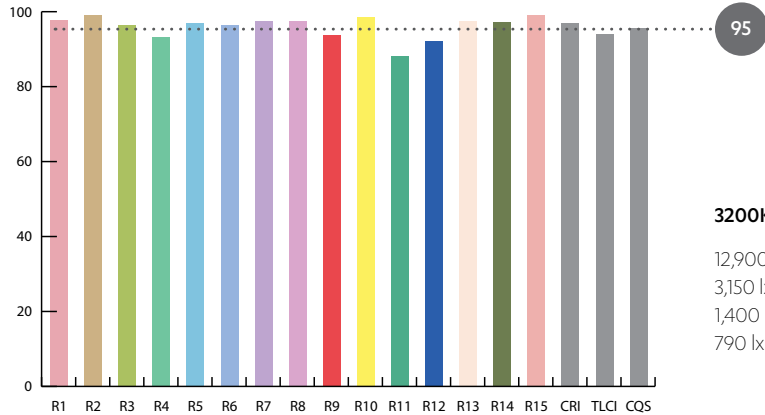

CREAM
SOURCE

MICRO COLOUR

IP65
WATER RESISTANT

MICRO COLOUR

CRI/TLCI / PHOTOMETRICS

80W, rivalling the light output and punch of some 200W HMI Luminaires

Superb colour rendition with typical CRI of 95 from 2700K to 6500K

Full colour temp adjustment from 2,200K to 15,000K with Green/Magenta control

On board V-lock or Anton-Bauer battery adaptor available

Super Smooth Dimming featuring HRD low end dimming module and High speed mode

Create a bigger power source using Multi-Yoke

DMX via Fly lead XLR connection

Water resistant design (IP65)

Material	Aluminium
Light Source	RGBW LED
Colour Range	CCT: 2200 - 15000K, PLUS/MINUS GREEN, HUE/SATURATION, DIRECT RGBW
CRI	Typical 95
TLCI	Typical 95
Beam Angle	20° (Half Peak Angle)
Tilt Angle	170° (Up), 80° (Down)
Rigging	3/8" Threaded Insert. 4x rope rigging/safety points. Kino Flo Twist On Style Mount Plate
Yoke	Removable (Quick Release System)
Filter Rails	2 Filter Rails for Secondary Lenses and Gels
User interface	High Precision Digital Rotary Encoder, 4 Button Keypad, Graphic LCD Display
Control	On-Board Interface, DMX-512 with Optional Adapter Cable, Optional Wired Remote Control
Dimming	0-100% with High Resolution, Super-Smooth Low End Mode
High Speed Capability	Over 5000fps Flicker Free in High Speed Mode
Synchronization	Sync Input for Triggering and Syncing to Camera Shutter
Max Ambient Temperature	40°C
Cooling	Passive - No Fans
Estimated LED Lifespan	50,000hrs (L70)
Input (Fixture)	10-32V DC, Max 8A (80W)
Input (Power Supply)	100-240V AC, 50-60Hz, Max 1.3A
Protection Class	IP65
Weight	3.4kg / 7.5lb (Excluding Yoke) 4.2kg / 9.3lb (Including Yoke)
Dimensions	223 x 207 x 108mm / 8.7" x 8.1" x 4.3" (Excluding Yoke) 300 x 331 x 108mm / 11.8" x 13.0" x 4.3" (Including Yoke)
Warranty	5 years on Fixtures, 12 months on Accessories
Certifications	CE, FCC, C-Tick