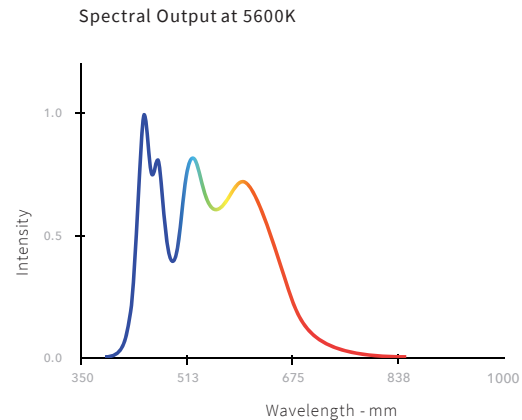

CREAM
SOURCE

SKY

SALES HOTLINE
TEL (SYD): +61 2 9699 8688
TEL (USA): +1 818 748 8401
sales@creamsource.com
www.creamsource.com

Creamsource Sky is the original high power full spectrum softsource, combining the latest LED technology with sophisticated colour management, modern ergonomics and stunning design.

At Sky's heart is an array of six powerful LED Engines, cooled by a highly efficient and silent heatpipe system. Colour temperature is continuously adjustable from 2,200K to 15,000K with simultaneous adjustment of the green/magenta axis. Hue and saturation controls mean you're not just limited to white light either – any colour is possible. In addition, the Creamsource Sky is able to deliver an incredibly wide and even beam in a compact package, allowing better utilisation of limited studio space. Rain set? No problem. Stormy weather exterior, or just too much dust? With IP65 rating the Sky has you covered.

Welcome to the age of lighting built exclusively to harness your creativity.

Colour Quality

The LED engines have been optimised for excellent colour reproduction, with a typical CRI of 95 between the ranges of 3200K and 6500K. Light output is smoothly homogenised with no multiple shadows or colour fringing.

Product Specifications

Maximum Ambient Temperature	40°C
Cooling	Passive (Silent)
Estimated LED Lifespan (L70)	50,000hrs
Input (Head)	48V DC, Max 25A, 1200W
Input (PowerSupply)	90-260V AC, 50-60Hz, Max 14A
Weight	23kg / 50lbs (head), 12kg / 26lbs (power supply)
Dimensions	940mm x 200mm / 37" x 8" (head)
Protection Class	IP65
Beam Angle	115 degrees
Warranty	5 year warranty on registered fixtures, 12 months on accessories

Features at a glance

- 1200W of LED power providing the equivalent output to a 5K Tungsten
- Superb colour rendition with typical CRI of 95 from 3200K to 6500K
- Full colour temperature adjustment from 2,200K to 15,000K with a full stop of Green/Magenta control
- Hue and Saturation settings, plus direct RGBAW capability
- Smooth dimming with high speed capability
- Removable power supply with quick release mechanism
- DMX via standard 5-pin XLR connectors
  - SHoWDMX Wireless DMX built in
- Water resistant design (IP65)
- Accepts industry standard diffusion skirts
- Onboard control keypad and OLED display