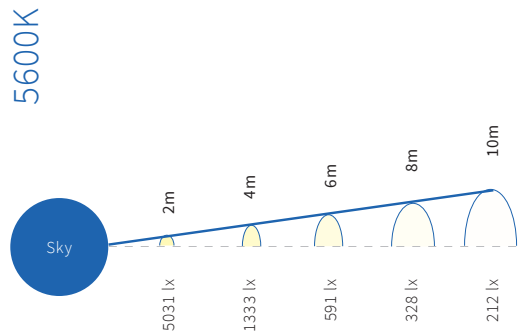

CREAM
SOURCE

SKY

SALES HOTLINE
TEL (SYD): +61 2 9699 8688
TEL (USA): +1 818 748 8401
sales@creamsource.com
www.creamsource.com

Creamsource Sky is the original high power full spectrum softsource, combining the latest LED technology with sophisticated colour management, modern ergonomics and stunning design.

At Sky's heart is an array of six powerful LED Engines, cooled by a highly efficient and silent heatpipe system. Colour temperature is continuously adjustable from 2,200K to 15,000K with simultaneous adjustment of the green/magenta axis. Hue and saturation controls mean you're not just limited to white light either – any colour is possible. In addition, the Creamsource Sky is able to deliver an incredibly wide and even beam in a compact package, allowing better utilisation of limited studio space. Rain set? No problem. Stormy weather exterior, or just too much dust? With IP65 rating the Sky has you covered.

Welcome to the age of lighting built exclusively to harness your creativity.

Colour Quality

The LED engines have been optimised for excellent colour reproduction, with a typical CRI of 95 between the ranges of 3200K and 6500K. Light output is smoothly homogenised with no multiple shadows or colour fringing.

Product Specifications

Maximum Ambient Temperature	40°C
Cooling	Passive (Silent)
Estimated LED Lifespan (L70)	50,000hrs
Input (Head)	48V DC, Max 25A, 1200W
Input (PowerSupply)	90-260V AC, 50-60Hz, Max 14A
Weight	23kg / 50lbs (head), 12kg / 26lbs (power supply)
Dimensions	940mm x 200mm / 37" x 8" (head)
Protection Class	IP65
Beam Angle	115 degrees
Warranty	5 year warranty on registered fixtures, 12 months on accessories

Features at a glance

- 1200W of LED power providing the equivalent output to a 5K Tungsten
- Superb colour rendition with typical CRI of 95 from 3200K to 6500K
- Full colour temperature adjustment from 2,200K to 15,000K with a full stop of Green/Magenta control
- Hue and Saturation settings, plus direct RGBAW capability
- Smooth dimming with high speed capability
- Removable power supply with quick release mechanism
- DMX via standard 5-pin XLR connectors
  - SHoWDMX Wireless DMX built in
- Water resistant design (IP65)
- Accepts industry standard diffusion skirts
- Onboard control keypad and OLED display