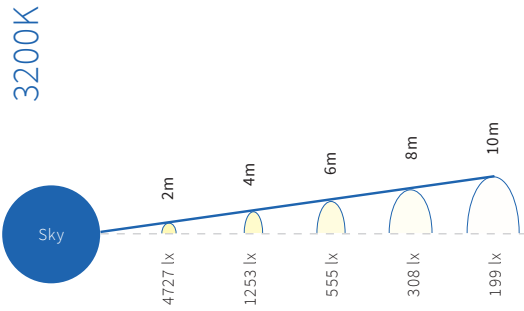

CREAM
SOURCE

SKY

SALES HOTLINE
TEL (SYD): +61 2 9699 8688
TEL (USA): +1 818 748 8401
sales@creamsource.com
www.creamsource.com

Creamsource Sky is the original high power full spectrum softsource, combining the latest LED technology with sophisticated colour management, modern ergonomics and stunning design.

At Sky's heart is an array of six powerful LED Engines, cooled by a highly efficient and silent heatpipe system. Colour temperature is continuously adjustable from 2,200K to 15,000K with simultaneous adjustment of the green/magenta axis. Hue and saturation controls mean you're not just limited to white light either – any colour is possible. In addition, the Creamsource Sky is able to deliver an incredibly wide and even beam in a compact package, allowing better utilisation of limited studio space. Rain set? No problem. Stormy weather exterior, or just too much dust? With IP65 rating the Sky has you covered.

Welcome to the age of lighting built exclusively to harness your creativity.

Colour Quality

The LED engines have been optimised for excellent colour reproduction, with a typical CRI of 95 between the ranges of 3200K and 6500K. Light output is smoothly homogenised with no multiple shadows or colour fringing.

Product Specifications

Maximum Ambient Temperature	40°C
Cooling	Passive (Silent)
Estimated LED Lifespan (L70)	50,000hrs
Input (Head)	48V DC, Max 25A, 1200W
Input (PowerSupply)	90-260V AC, 50-60Hz, Max 14A
Weight	23kg / 50lbs (head), 12kg / 26lbs (power supply)
Dimensions	940mm x 200mm / 37" x 8" (head)
Protection Class	IP65
Beam Angle	115 degrees
Warranty	5 year warranty on registered fixtures, 12 months on accessories

Features at a glance

- 1200W of LED power providing the equivalent output to a 5K Tungsten
- Superb colour rendition with typical CRI of 95 from 3200K to 6500K
- Full colour temperature adjustment from 2,200K to 15,000K with a full stop of Green/Magenta control
- Hue and Saturation settings, plus direct RGBAW capability
- Smooth dimming with high speed capability
- Removable power supply with quick release mechanism
- DMX via standard 5-pin XLR connectors
  - SHoWDMX Wireless DMX built in
- Water resistant design (IP65)
- Accepts industry standard diffusion skirts
- Onboard control keypad and OLED display