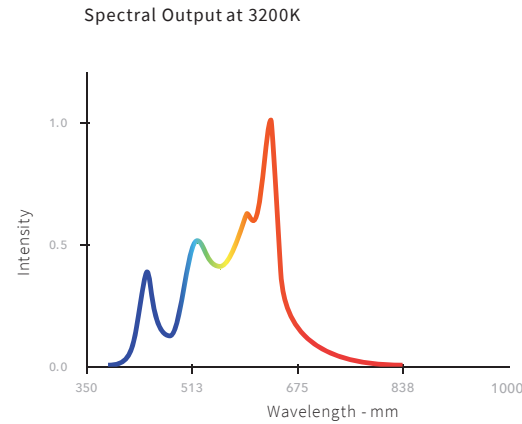

CREAM
SOURCE

SKY

SALES HOTLINE
TEL (SYD): +61 2 9699 8688
TEL (USA): +1 818 748 8401
sales@creamsource.com
www.creamsource.com

Creamsource Sky is the original high power full spectrum softsource, combining the latest LED technology with sophisticated colour management, modern ergonomics and stunning design.

At Sky's heart is an array of six powerful LED Engines, cooled by a highly efficient and silent heatpipe system. Colour temperature is continuously adjustable from 2,200K to 15,000K with simultaneous adjustment of the green/magenta axis. Hue and saturation controls mean you're not just limited to white light either – any colour is possible. In addition, the Creamsource Sky is able to deliver an incredibly wide and even beam in a compact package, allowing better utilisation of limited studio space. Rain set? No problem. Stormy weather exterior, or just too much dust? With IP65 rating the Sky has you covered.

Welcome to the age of lighting built exclusively to harness your creativity.

Colour Quality

The LED engines have been optimised for excellent colour reproduction, with a typical CRI of 95 between the ranges of 3200K and 6500K. Light output is smoothly homogenised with no multiple shadows or colour fringing.

Product Specifications

Maximum Ambient Temperature	40°C
Cooling	Passive (Silent)
Estimated LED Lifespan (L70)	50,000hrs
Input (Head)	48V DC, Max 25A, 1200W
Input (PowerSupply)	90-260V AC, 50-60Hz, Max 14A
Weight	23kg / 50lbs (head), 12kg / 26lbs (power supply)
Dimensions	940mm x 200mm / 37" x 8" (head)
Protection Class	IP65
Beam Angle	115 degrees
Warranty	5 year warranty on registered fixtures, 12 months on accessories

Features at a glance

- 1200W of LED power providing the equivalent output to a 5K Tungsten
- Superb colour rendition with typical CRI of 95 from 3200K to 6500K
- Full colour temperature adjustment from 2,200K to 15,000K with a full stop of Green/Magenta control
- Hue and Saturation settings, plus direct RGBAW capability
- Smooth dimming with high speed capability
- Removable power supply with quick release mechanism
- DMX via standard 5-pin XLR connectors
  - SHoWDMX Wireless DMX built in
- Water resistant design (IP65)
- Accepts industry standard diffusion skirts
- Onboard control keypad and OLED display